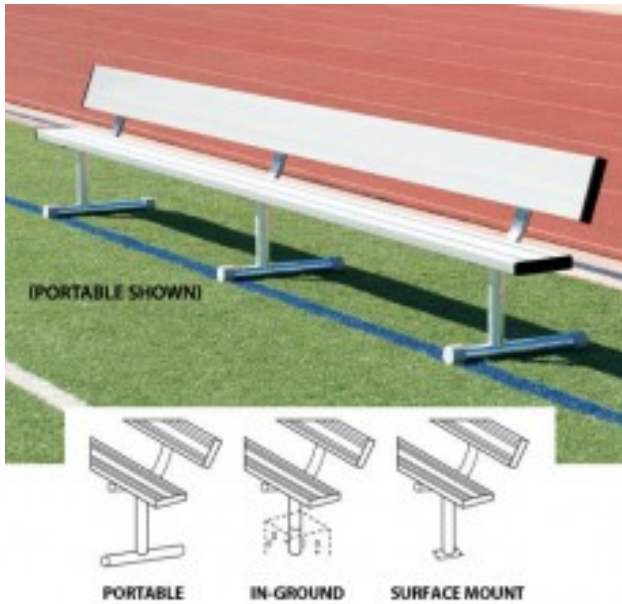

15 foot Surface Mount Bench without back

\$899.99

<https://www.dunriteplaygrounds.com/store2/25308-BEPE15-15-foot-Surface-Mount-Bench-without-back>

Product Image

Description

15 foot Surface-Mount Bench without back