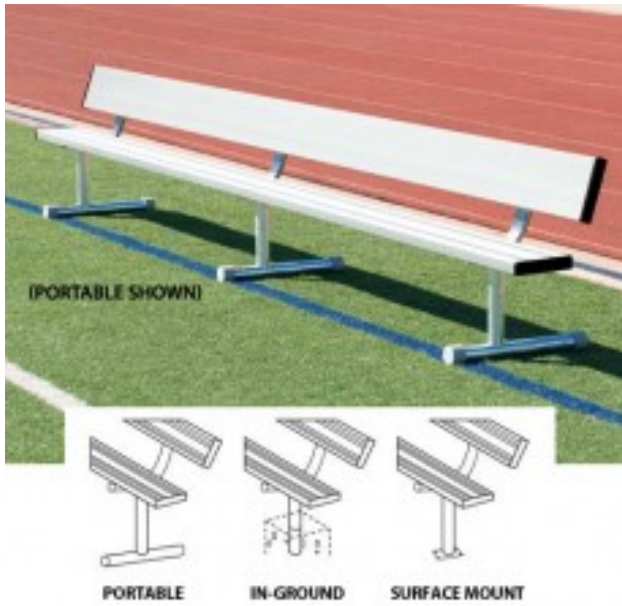

21 foot Surface Mount Bench with Back

\$1,399.99

<https://www.dunriteplaygrounds.com/store2/25285-BEPH21-21-foot-Surface-Mount-Bench-with-Back>

Product Image

Description

21 foot Surface-Mount Bench with Back