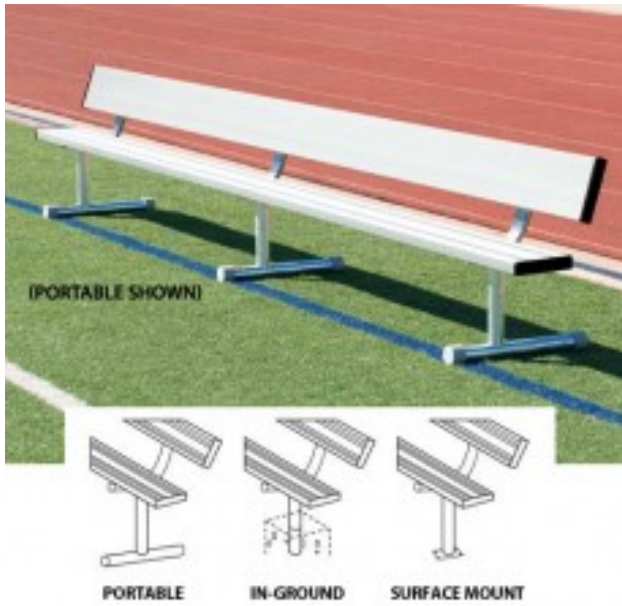

15 foot Surface Mount Bench with Back

\$1,099.99

<https://www.dunriteplaygrounds.com/store2/25274-BEPH15-15-foot-Surface-Mount-Bench-with-Back>

Product Image

Description

15 foot Surface Mount Bench with Back