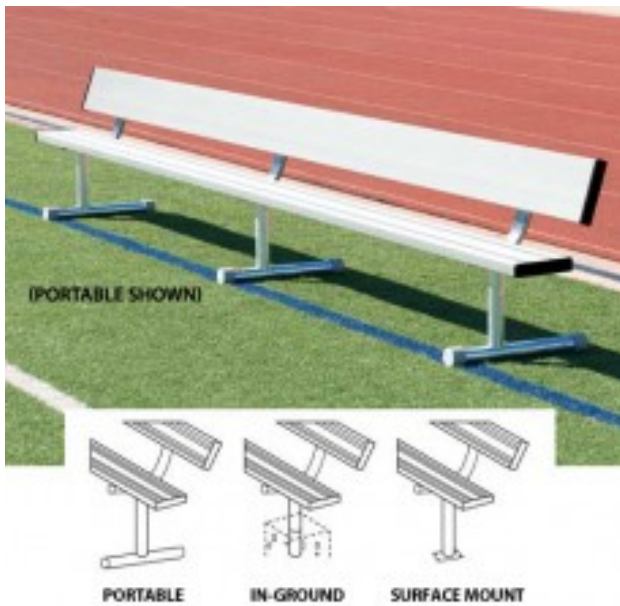

7.5 foot Surface Mount Bench with Back

\$899.99

<https://www.dunriteplaygrounds.com/store2/25266-BEPH08-75-foot-Surface-Mount-Bench-with-Back>

Product Image

Description

7.5 foot Surface Mount Bench with Back