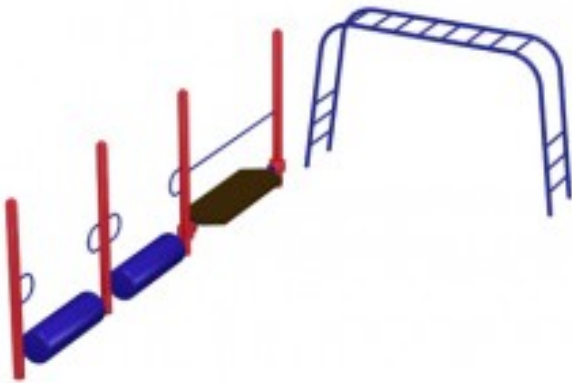

# Expedition Playground Equipment Model PS5-91335

<https://www.dunriteplaygrounds.com/store2/2275-PS5-91335-Expedition-Series-Playground-Equipment-Model-PS5-91335>

## Product Image

---

## Description

---

Expedition Play Series Model PS5-91335

**DOWNLOAD** an  
**Overview 2D**  
drawing of this  
model.

**View color**  
options for this  
model

**COLORS**