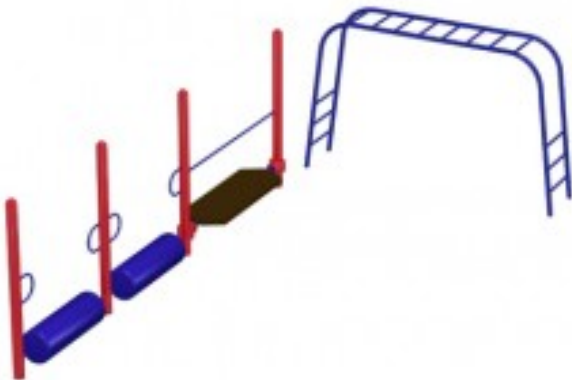

Expedition Playground Equipment Model PS5-91335

<https://www.dunriteplaygrounds.com/store2/2275-PS5-91335-Expedition-Series-Playground-Equipment-Model-PS5-91335>

Product Image

Description

Expedition Play Series Model PS5-91335

DOWNLOAD an
Overview 2D
drawing of this
model.

View color
options for this
model

COLORS