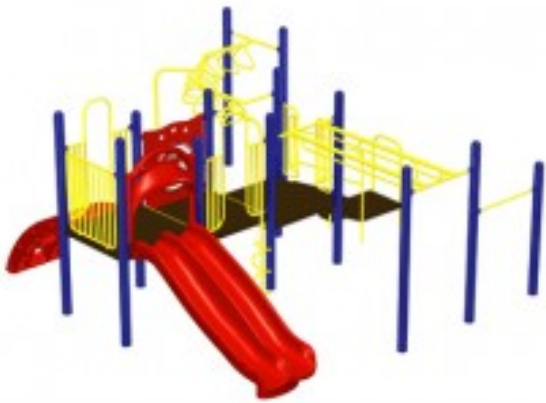

Expedition Playground Equipment Model PS5-91272

<https://www.dunriteplaygrounds.com/store2/2255-PS5-91272-Expedition-Series-Playground-Equipment-Model-PS5-91272>

Product Image

Description

Expedition Series Playground Model PS5-91272

DOWNLOAD an
Overview 2D
drawing of this
model.

View color
options for this
model

COLORS