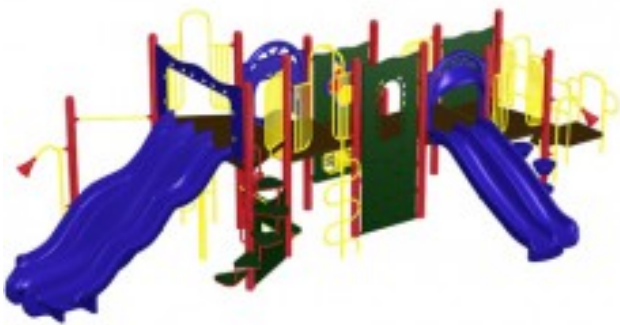

Expedition Playground Equipment Model PS5-91248

<https://www.dunriteplaygrounds.com/store2/2245-PS5-91248-Expedition-Series-Playground-Equipment-Model-PS5-91248>

Product Image

Description

Expedition Series Playground Model PS5-91248

DOWNLOAD an
Overview 2D
drawing of this
model.

View color
options for this
model

COLORS