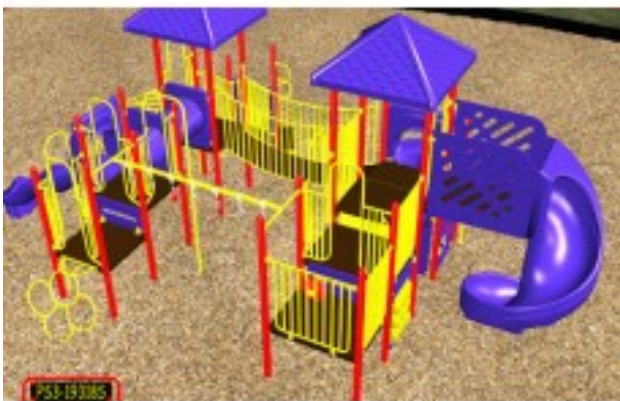

Adventure Playground Equipment Model PS3-19318

<https://www.dunriteplaygrounds.com/store2/223-PS3-19318-Adventure-Playground-Equipment-Model-PS3-19318>

Product Image

Description

Adventure Play Series Model PS3-19318
Capacity:23
Structure Size: 21 x 12
Use Zone: 33 x 24

This model has color options! Visit our **COLORS** page for information.