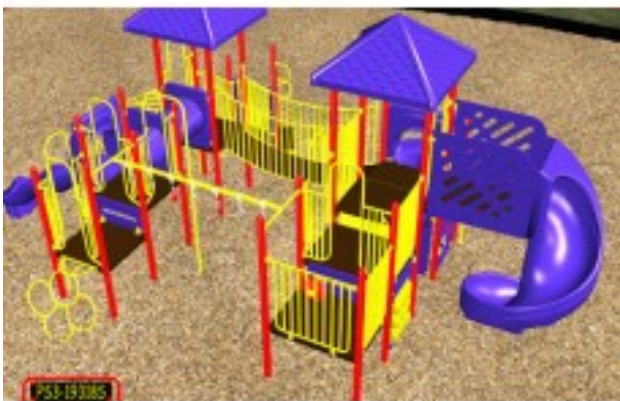

Adventure Playground Equipment Model PS3-19318

<https://www.dunriteplaygrounds.com/store2/223-PS3-19318-Adventure-Playground-Equipment-Model-PS3-19318>

Product Image

Description

Adventure Play Series Model PS3-19318
Capacity:23
Structure Size: 21 x 12
Use Zone: 33 x 24

This model has color options! Visit our [COLORS](#) page for information.