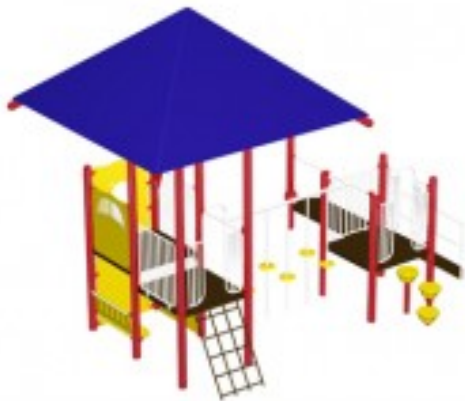

Expedition Playground Equipment Model PS5-91078

<https://www.dunriteplaygrounds.com/store2/2197-PS5-91078-Expedition-Series-Playground-Equipment-Model-PS5-91078>

Product Image

Description

Expedition Series Playground Model PS5-91078

DOWNLOAD an
Overview 2D
drawing of this
model.

View color
options for this
model

COLORS