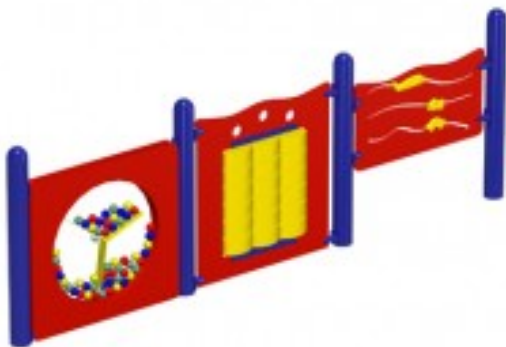

# Expedition Playground Equipment Model PS5-90968

<https://www.dunriteplaygrounds.com/store2/2168-PS5-90968-Expedition-Series-Playground-Equipment-Model-PS5-90968>

## Description

---

Expedition Play Series Model PS5-90968

**DOWNLOAD** an  
**Overview 2D**  
drawing of this  
model.

**View color**  
options for this  
model

**COLORS**