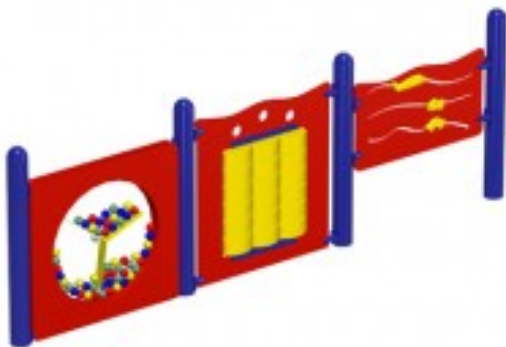

Expedition Playground Equipment Model PS5-90968

<https://www.dunriteplaygrounds.com/store2/2168-PS5-90968-Expedition-Series-Playground-Equipment-Model-PS5-90968>

Product Image

Description

Expedition Play Series Model PS5-90968

DOWNLOAD an
Overview 2D
drawing of this
model.

View color
options for this
model

COLORS