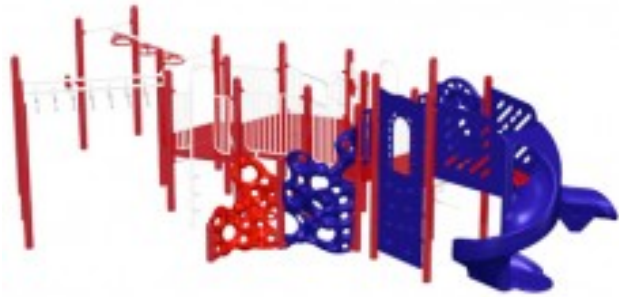

Expedition Playground Equipment Model PS5-90908

<https://www.dunriteplaygrounds.com/store2/2157-PS5-90908-Expedition-Series-Playground-Equipment-Model-PS5-90908>

Product Image

Description

Expedition Series Playground Model PS5-90908

DOWNLOAD an
Overview 2D
drawing of this
model.

View color
options for this
model

COLORS