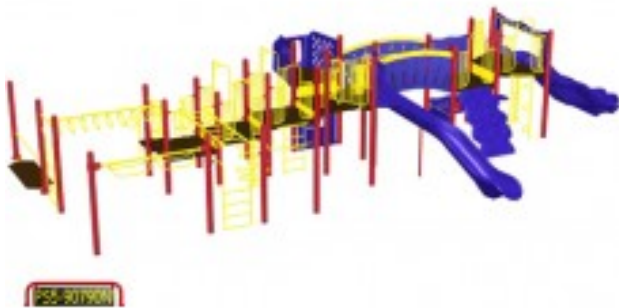

Expedition Playground Equipment Model PS5-90790

<https://www.dunriteplaygrounds.com/store2/2144-PS5-90790-Expedition-Series-Playground-Equipment-Model-PS5-90790>

Product Image

Description

Expedition Series Playground Model PS5-90790

DOWNLOAD an
Overview 2D
drawing of this
model.

View color
options for this
model

COLORS