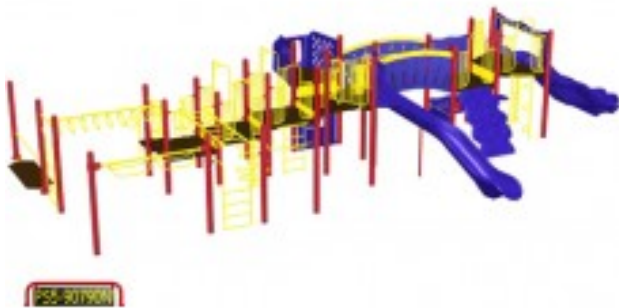

# Expedition Playground Equipment Model PS5-90790

<https://www.dunriteplaygrounds.com/store2/2144-PS5-90790-Expedition-Series-Playground-Equipment-Model-PS5-90790>

## Product Image

---

## Description

---

Expedition Series Playground Model PS5-90790

**DOWNLOAD** an  
**Overview 2D**  
drawing of this  
model.

**View color**  
options for this  
model

**COLORS**