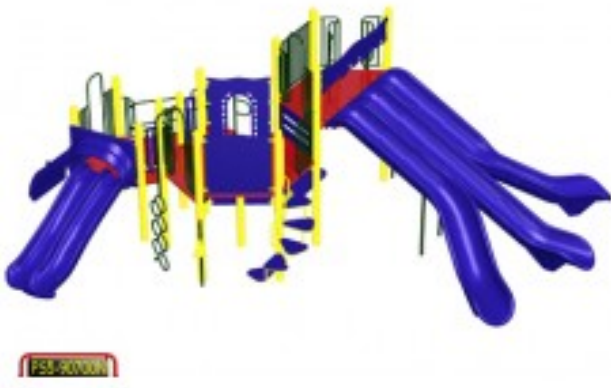

# Expedition Playground Equipment Model PS5-90700

<https://www.dunriteplaygrounds.com/store2/2119-PS5-90700-Expedition-Series-Playground-Equipment-Model-PS5-90700>

## Description

---

Expedition Series Playground Model PS5-90700

**DOWNLOAD** an  
**Overview 2D**  
**drawing** of this  
**model.**

**View color**  
**options** for this  
**model**

**COLORS**