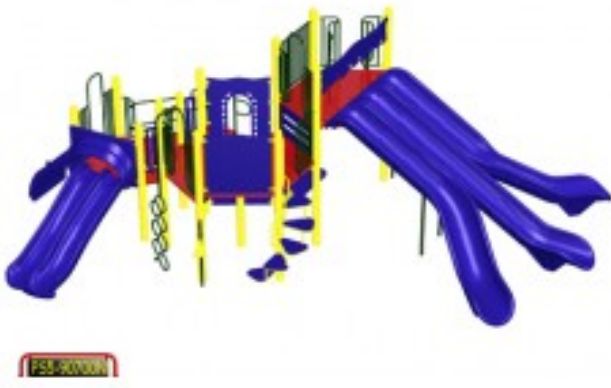

Expedition Playground Equipment Model PS5-90700

<https://www.dunriteplaygrounds.com/store2/2119-PS5-90700-Expedition-Series-Playground-Equipment-Model-PS5-90700>

Product Image

Description

Expedition Series Playground Model PS5-90700

DOWNLOAD an
Overview 2D
drawing of this
model.

View color
options for this
model

COLORS