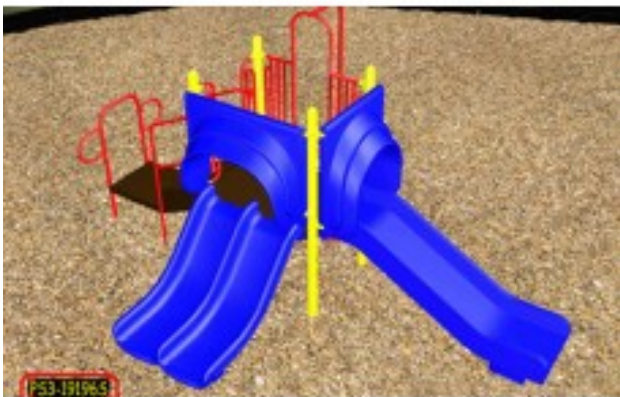

Adventure Playground Equipment Model PS3-19196

<https://www.dunriteplaygrounds.com/store2/211-PS3-19196-Adventure-Playground-Equipment-Model-PS3-19196>

Product Image

Description

Adventure Play Series Model PS3-19196
Capacity:10
Structure Size: 14 x 14
Use Zone: 26 x 26