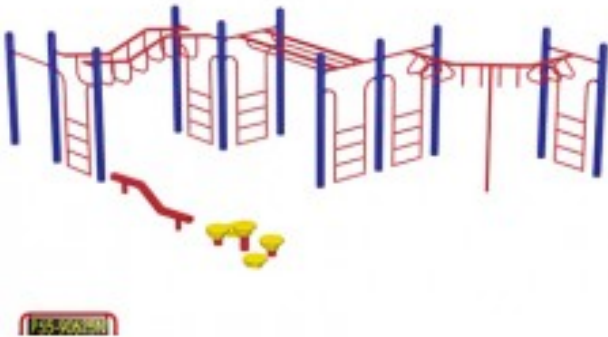

Expedition Playground Equipment Model PS5-90625

<https://www.dunriteplaygrounds.com/store2/2106-PS5-90625-Expedition-Series-Playground-Equipment-Model-PS5-90625>

Product Image

Description

Expedition Series Playground Model PS5-90625

DOWNLOAD an
Overview 2D
drawing of this
model.

View color
options for this
model

COLORS