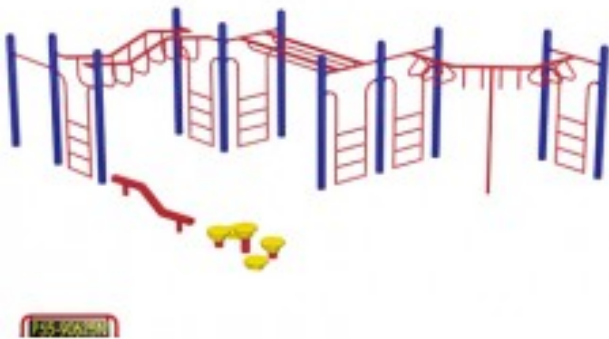

Expedition Playground Equipment Model PS5-90625

<https://www.dunriteplaygrounds.com/store2/2106-PS5-90625-Expedition-Series-Playground-Equipment-Model-PS5-90625>

Product Image

Description

Expedition Series Playground Model PS5-90625

DOWNLOAD an
Overview 2D
drawing of this
model.

View color
options for this
model

COLORS