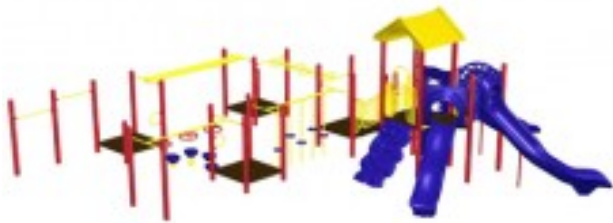

# Expedition Playground Equipment Model PS5-90622

<https://www.dunriteplaygrounds.com/store2/2105-PS5-90622-Expedition-Series-Playground-Equipment-Model-PS5-90622>

## Description

---

Expedition Series Playground Model PS5-90622

**DOWNLOAD** an  
**Overview 2D**  
drawing of this  
model.

**View color**  
options for this  
model

**COLORS**