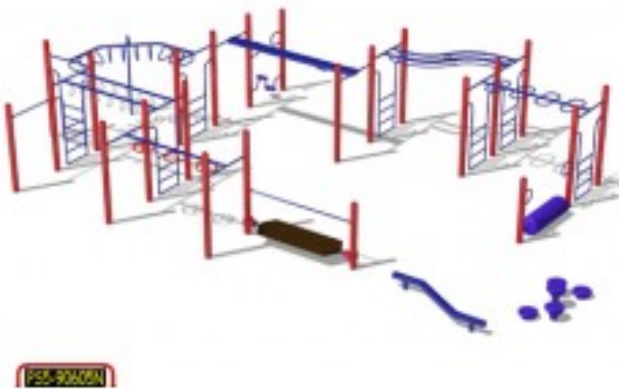

Expedition Playground Equipment Model PS5-90605

<https://www.dunriteplaygrounds.com/store2/2101-PS5-90605-Expedition-Series-Playground-Equipment-Model-PS5-90605>

Product Image

Description

Expedition Series Playground Model PS5-90605

DOWNLOAD an
Overview 2D
drawing of this
model.

View color
options for this
model

COLORS