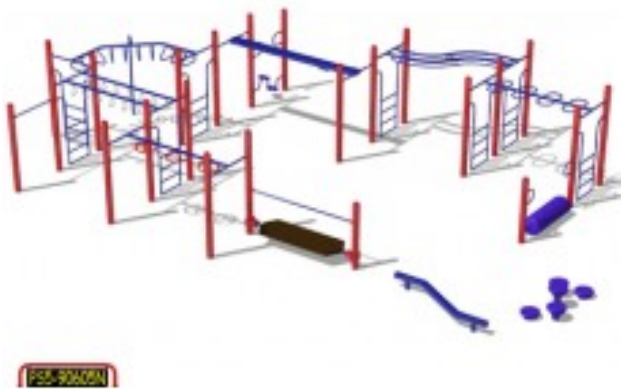

Expedition Playground Equipment Model PS5-90605

<https://www.dunriteplaygrounds.com/store2/2101-PS5-90605-Expedition-Series-Playground-Equipment-Model-PS5-90605>

Product Image

Description

Expedition Series Playground Model PS5-90605

DOWNLOAD an
Overview 2D
drawing of this
model.

View color
options for this
model

COLORS