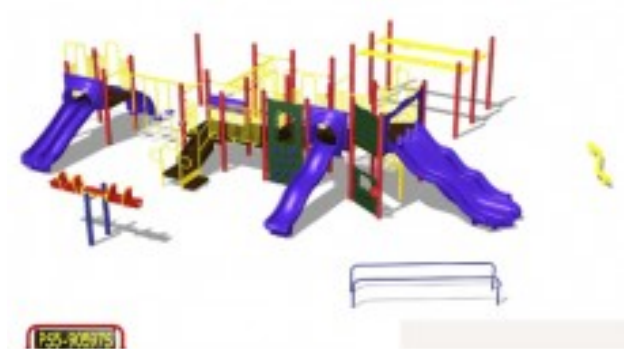

# Expedition Playground Equipment Model PS5-90597

<https://www.dunriteplaygrounds.com/store2/2097-PS5-90597-Expedition-Series-Playground-Equipment-Model-PS5-90597>

## Product Image

---

## Description

---

Expedition Series Playground Model PS5-90597

**DOWNLOAD** an  
**Overview 2D**  
**drawing** of this  
**model.**

**View color**  
**options** for this  
**model**

**COLORS**