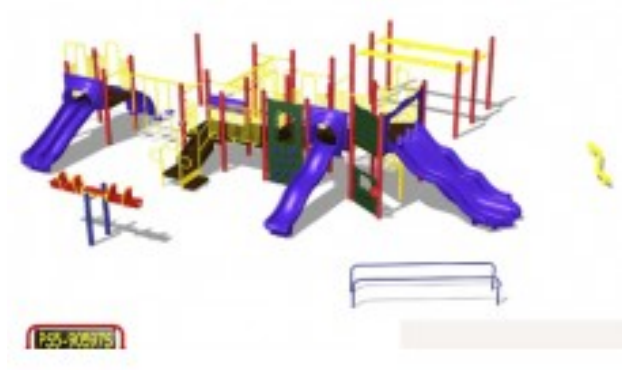

# Expedition Playground Equipment Model PS5-90597

<https://www.dunriteplaygrounds.com/store2/2097-PS5-90597-Expedition-Series-Playground-Equipment-Model-PS5-90597>

## Product Image

---

## Description

---

Expedition Series Playground Model PS5-90597

**DOWNLOAD** an  
**Overview 2D**  
**drawing** of this  
**model.**

**View color**  
**options** for this  
**model**

**COLORS**