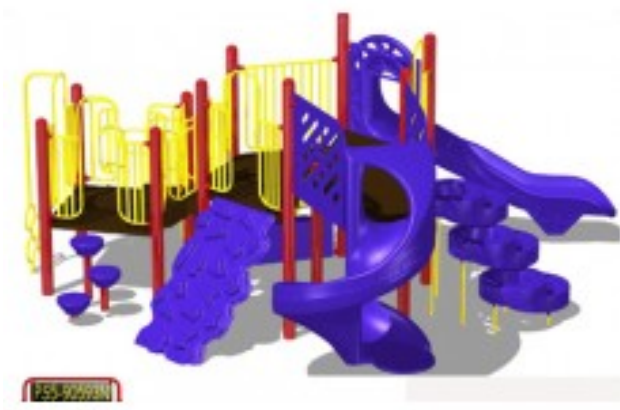

Expedition Playground Equipment Model PS5-90593

<https://www.dunriteplaygrounds.com/store2/2093-PS5-90593-Expedition-Series-Playground-Equipment-Model-PS5-90593>

Product Image

Description

Expedition Series Playground Model PS5-90593

DOWNLOAD an
Overview 2D
drawing of this
model.

View color
options for this
model

COLORS