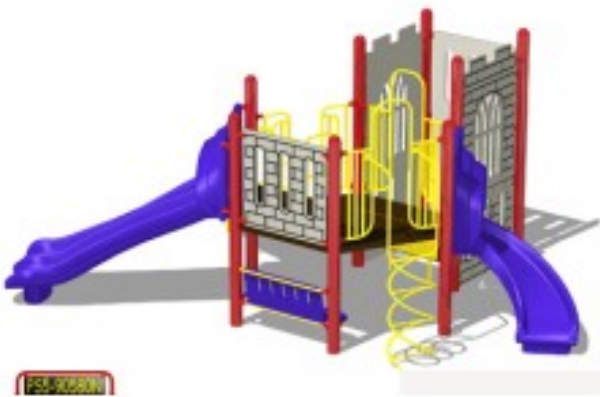

# Expedition Playground Equipment Model PS5-90580

<https://www.dunriteplaygrounds.com/store2/2090-PS5-90580-Expedition-Series-Playground-Equipment-Model-PS5-90580>

## Product Image

---

## Description

---

Expedition Series Playground Model PS5-90580

This model has color options! Visit our [COLORS](#) page for information.