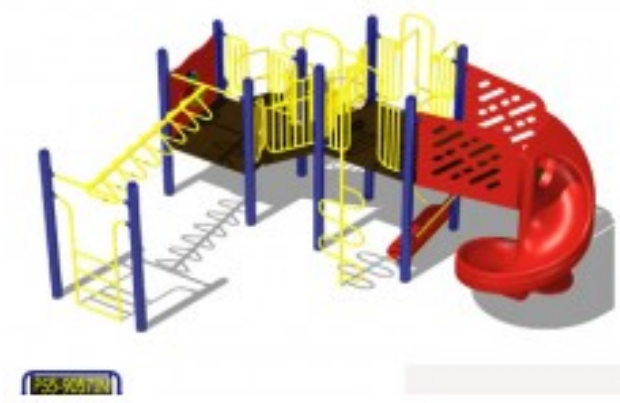

Expedition Playground Equipment Model PS5-90571

<https://www.dunriteplaygrounds.com/store2/2085-PS5-90571-Expedition-Series-Playground-Equipment-Model-PS5-90571>

Product Image

Description

Expedition Series Playground Model PS5-90571

This model has color options! Visit our [COLORS](#) page for information.