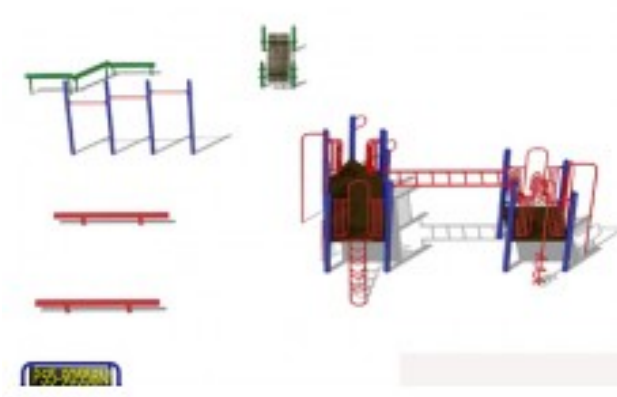

Expedition Playground Equipment Model PS5-90558

<https://www.dunriteplaygrounds.com/store2/2081-PS5-90558-Expedition-Series-Playground-Equipment-Model-PS5-90558>

Product Image

Description

Expedition Series Playground Model PS5-90558

This model has color options! Visit our [COLORS](#) page for information.