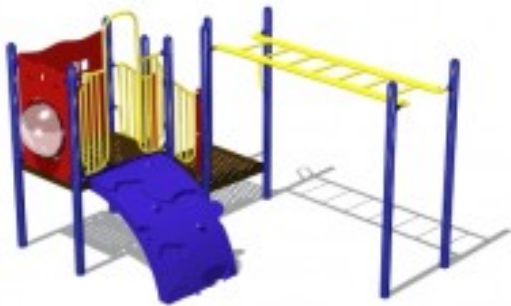

# Adventure Playground Equipment Model PS3-19112

<https://www.dunriteplaygrounds.com/store2/197-PS3-19112-Adventure-Playground-Equipment-Model-PS3-19112>

## Product Image

---

## Description

---

Adventure Play Series Model PS3-19112  
Capacity:20  
Structure Size: 11 x 10  
Use Zone: 23 x 22

This model has color options! Visit our [COLORS](#) page for information.