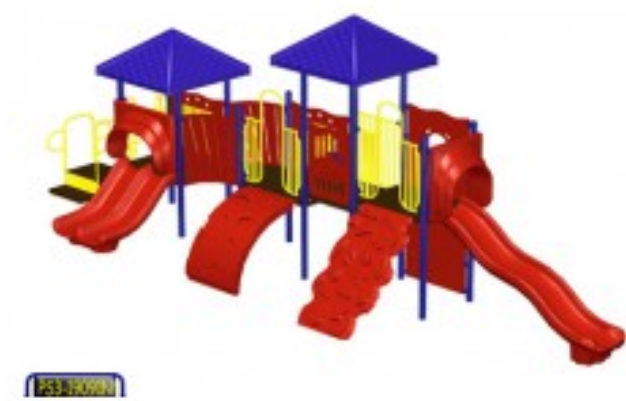

Adventure Playground Equipment Model PS3-19091

<https://www.dunriteplaygrounds.com/store2/192-PS3-19091-Adventure-Playground-Equipment-Model-PS3-19091>

Product Image

Description

Adventure Play Series Model PS3-19091
Capacity:35
Structure Size: 33 x 9
Use Zone: 45 x 21

This model has color options! Visit our [COLORS](#) page for information.