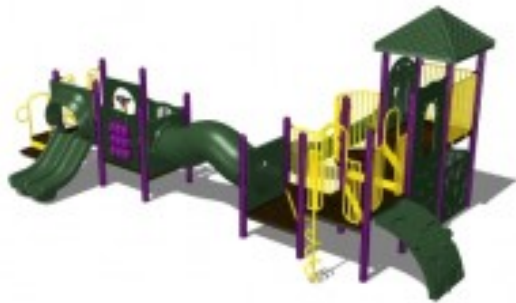

# Expedition Playground Equipment Model PS5-20374

<https://www.dunriteplaygrounds.com/store2/1788-PS5-20374-Expedition-Series-Playground-Equipment-Model-PS5-20374>

## Description

---

Expedition Series Playground Model PS5-20374

This model has color options! Visit our [COLORS](#) page for information.