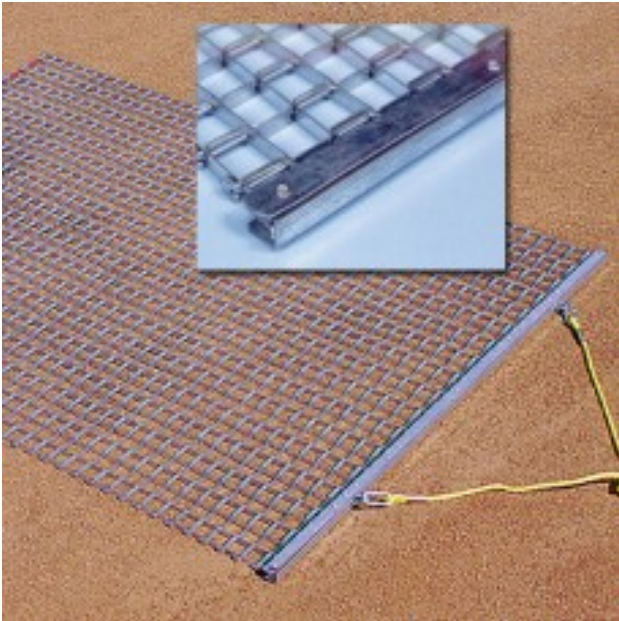

# All Steel 10 foot x 6 foot Drag Mat \$799.99

<https://www.dunriteplaygrounds.com/store2/16818-BBMAT106-All-Steel-10-foot-x-6-foot-Drag-Mat>

## Product Image

---

## Description

---

Our workhorse all-steel drag mat comes complete with drag bar and rope. Perfect for general grooming and maintenance. 10W x 6L.

Special Warranty:1 Year

Unit:EA

Shipment Type:LTL Carrier