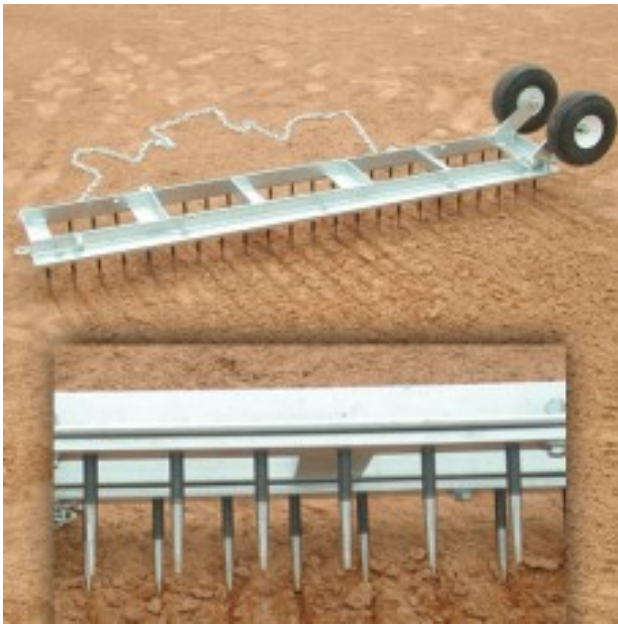

Diamond Digger Field Groomer with Wheels

\$979.99

<https://www.dunriteplaygrounds.com/store2/16798-BSDDRAG-Diamond-Digger-Field-Groomer-with-Wheels>

Product Image

Description

The Diamond Digger uses 4.5" sharpened and hardened steel cutting teeth - can be replaced when worn. Pneumatic wheels allow you to roll for transport, instead of carrying it. Diamond Digger is 14" W x 6 L with a hot dipped galvanized steel frame. Pull chain is provided on front and hooks on rear for attachment of drag mat. Designed to hold up to 3 cement building blocks (not included) for additional weight when necessary. Remove wheels to turn groomer over and use as a leveling sled. Recommended to be pulled by a tractor.