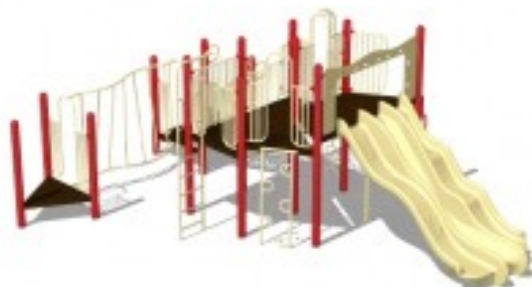

# Expedition Playground Equipment Model PS5-19379

<https://www.dunriteplaygrounds.com/store2/1663-PS5-19379-Expedition-Series-Playground-Equipment-Model-PS5-19379>

## Description

---

Expedition Series Playground Model PS5-19379

This model has color options! Visit our [COLORS](#) page for information.