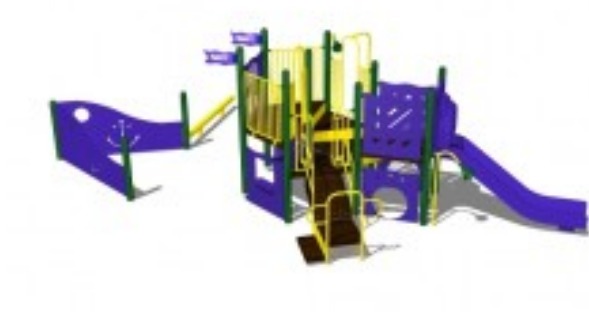

Expedition Playground Equipment Model PS5-18889

<https://www.dunriteplaygrounds.com/store2/1611-PS5-18889-Expedition-Series-Playground-Equipment-Model-PS5-18889>

Product Image

Description

Expedition Series Playground Model PS5-18889

This model has color options! Visit our [COLORS](#) page for information.