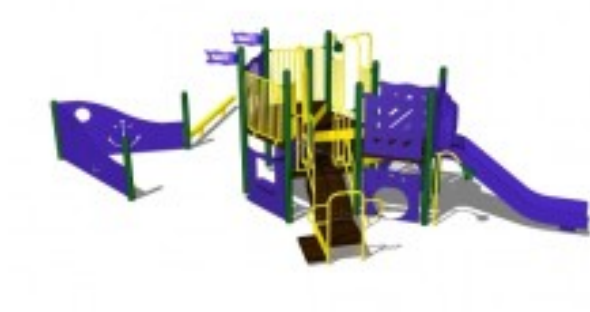

# Expedition Playground Equipment Model PS5-18889

<https://www.dunriteplaygrounds.com/store2/1611-PS5-18889-Expedition-Series-Playground-Equipment-Model-PS5-18889>

## Product Image

---

## Description

---

Expedition Series Playground Model PS5-18889

This model has color options! Visit our [COLORS](#) page for information.