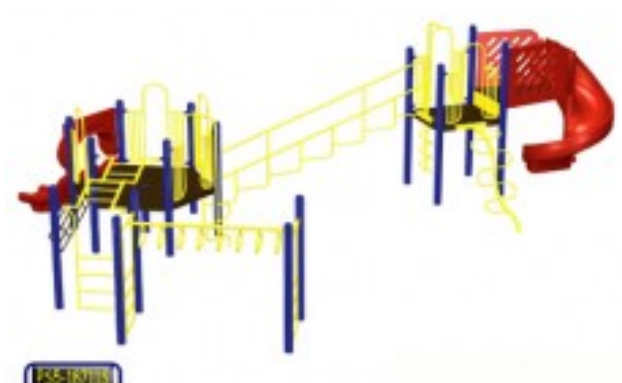

# Expedition Playground Equipment Model PS5-18711

<https://www.dunriteplaygrounds.com/store2/1599-PS5-18711-Expedition-Series-Playground-Equipment-Model-PS5-18711>

## Description

---

Expedition Series Playground Model PS5-18711

This model has color options! Visit our [COLORS](#) page for information.