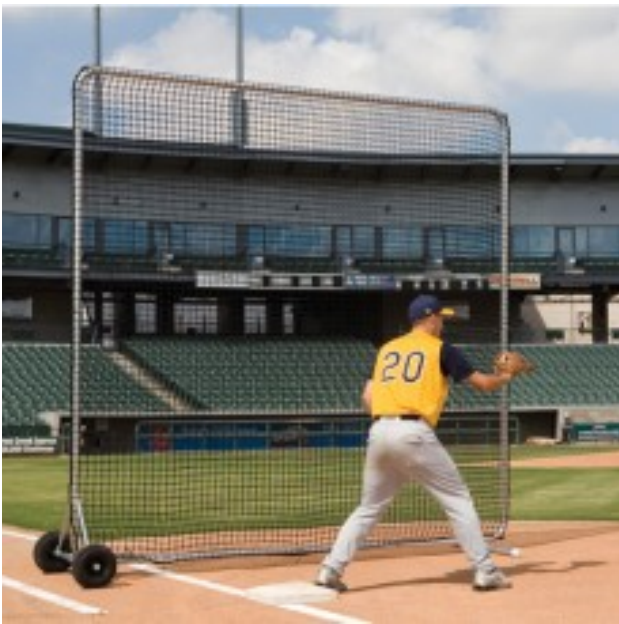

Pro Base Fungo Screen 8 foot x 8 foot

\$1,349.99

<https://www.dunriteplaygrounds.com/store2/15912-BSFPRO8-Pro-Base-Fungo-Screen-8-foot-x-8-foot>

Product Image

Description

Size is 8 H x 8 W. Our professional screens are larger in size to accommodate collegiate and professional players. Frames are heavy wall schedule 40 aluminum 1.9" O.D. pipe. Frame and wheel assemblies are welded for durability. Permanent 10" D x 4" W pneumatic tires for easy transport. Netting is #60 (3 mm) weather treated, 1-3/4" mesh. Netting is fabricated in pillow case designs that slip over frames. Lacing is only required at the bottom to close the net.