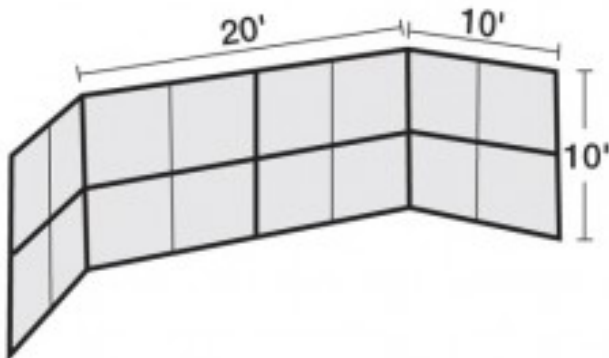

Chin Link Backstop 20 foot No Hood

\$4,999.99

<https://www.dunriteplaygrounds.com/store2/15820-BSCL20-Chin-Link-Backstop-20-foot-No-Hood>

Product Image

Description

Permanent backstops are constructed by installing supplied 2-3/8" pipe supports approximately every 10 in concrete footings as shown on installation drawings provided. You then simply bolt factory pre-fabricated 5 x 10 panels in place to create your finished backstop. No more cutting and stretching chain link material in the field. These backstops are extremely durable and allow individual panels to be removed for re-screening or replacement as needed. 20 x 10 with no hood or wings.