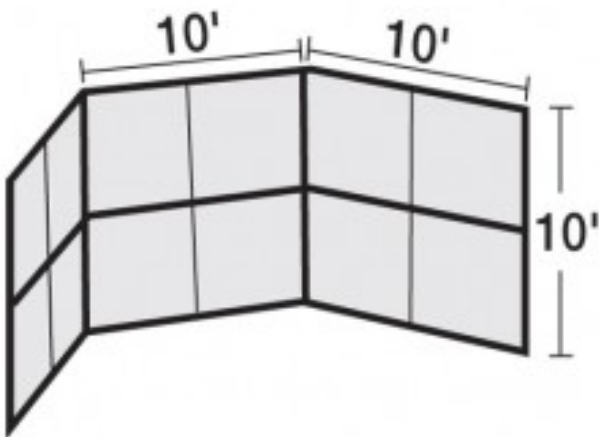

Chain Link Backstop 10 foot with Hood No Wings \$4,599.99

<https://www.dunriteplaygrounds.com/store2/15815-BSCL10H-Chain-Link-Backstop-10-foot-with-Hood-No-Wings>

Product Image

Description

Permanent backstops are constructed by installing supplied 2-3/8" pipe supports approximately every 10 in concrete footings as shown on installation drawings provided. You then simply bolt factory pre-fabricated 5 x 10 panels in place to create your finished backstop. No more cutting and stretching chain link material in the field. These backstops are extremely durable and allow individual panels to be removed for re-screening or replacement as needed. 10 x 10 with Hood, no side angle wings.