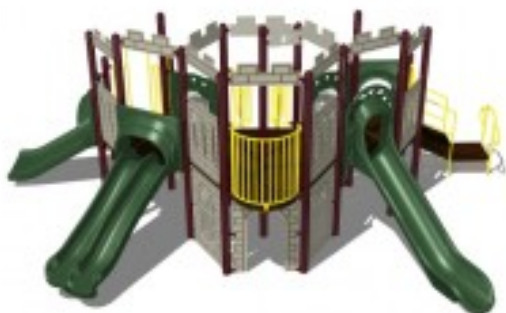

# Expedition Playground Equipment Model PS5-17022

<https://www.dunriteplaygrounds.com/store2/1578-PS5-17022-Expedition-Series-Playground-Equipment-Model-PS5-17022>

## Product Image

---

## Description

---

Expedition Series Playground Model PS5-17022

This model has color options! Visit our [COLORS](#) page for information.