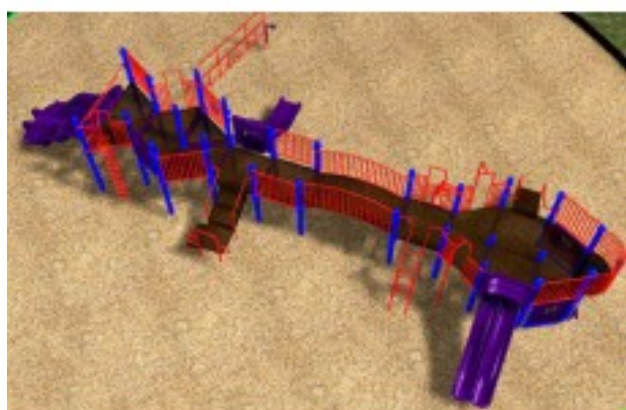

Expedition Playground Equipment Model PS5-13806

<https://www.dunriteplaygrounds.com/store2/1571-PS5-13806-Expedition-Series-Playground-Equipment-Model-PS5-13806>

Product Image

Description

Expedition Series Playground Model PS5-13806

This model has color options! Visit our [COLORS](#) page for information.