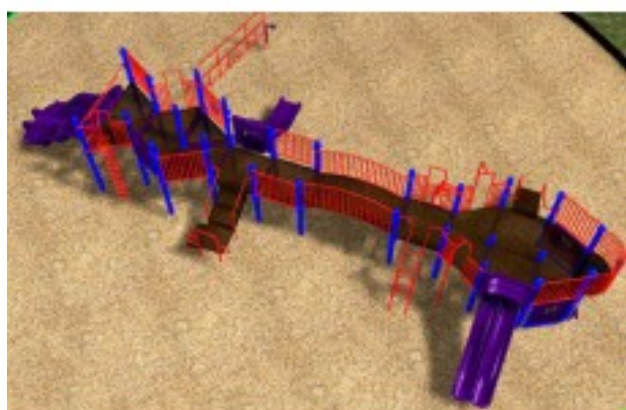

Expedition Playground Equipment Model PS5-13806

<https://www.dunriteplaygrounds.com/store2/1571-PS5-13806-Expedition-Series-Playground-Equipment-Model-PS5-13806>

Product Image

Description

Expedition Series Playground Model PS5-13806

This model has color options! Visit our **COLORS** page for information.