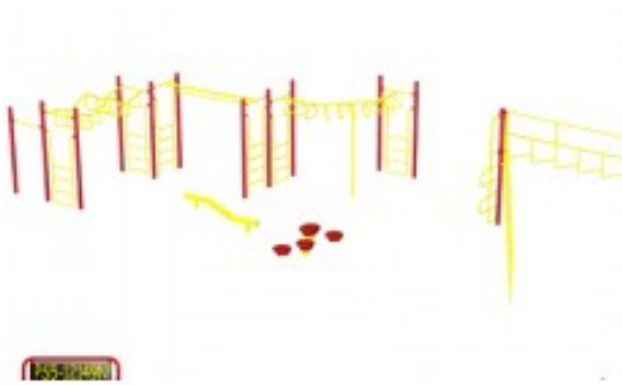

# Expedition Playground Equipment Model PS5-12149

<https://www.dunriteplaygrounds.com/store2/1557-PS5-12149-Expedition-Series-Playground-Equipment-Model-PS5-12149>

## Product Image

---

## Description

---

Expedition Series Playground Model PS5-12149

This model has color options! Visit our [COLORS](#) page for information.