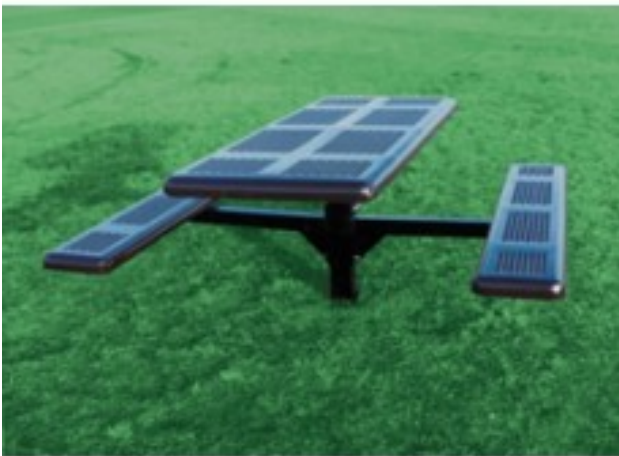

T6PERFPEDS Perforated Style Pedestal Table 6 foot \$2,040.00

<https://www.dunriteplaygrounds.com/store2/15269-T6PERFPEDS-Perforated-Style-Pedestal-Table-6-foot>

Product Image

Description

6 foot Table, 2 Attached 6 foot Seats, Rolled Edges, Large Hole 11 Gauge Punched Steel, Single 4 inch Pedestal Frames, Inground mount