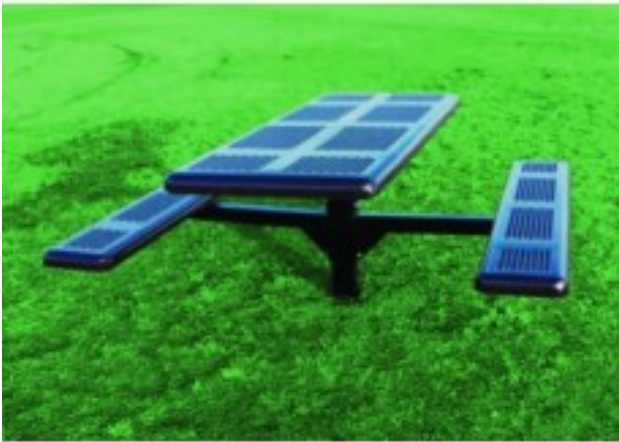

T8PERFDBLPEDHDCPSM Perforated Style Pedestal Table 8 foot \$2,425.00

<https://www.dunriteplaygrounds.com/store2/15266-T8PERFDBLPEDHDCPSM-Perforated-Style-Pedestal-Table-8-foot>

Product Image

Description

8 foot Table, 2 Attached 6 foot Seats, Rolled Edges, Large Hole 11 Gauge Punched Steel, Two 4 inch Pedestal Frames, Surface mount Pictured is the T6PERFPEDS.