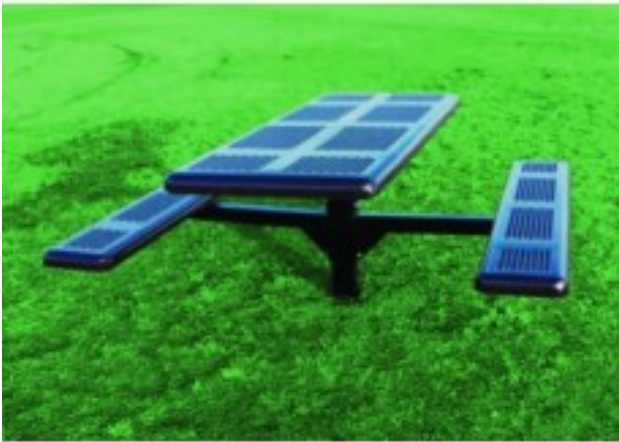

T8PERFDBLPEDHDCPS Perforated Style Pedestal Table 8 foot \$1,625.00

<https://www.dunriteplaygrounds.com/store2/15265-T8PERFDBLPEDHDCPS-Perforated-Style-Pedestal-Table-8-foot>

Product Image

Description

8 foot Table, 2 Attached 6 foot Seats, Rolled Edges, Large Hole 11 Gauge Punched Steel, Two 4 inch Pedestal Frames, Inground mount Pictured is the T6PERFPEDS.