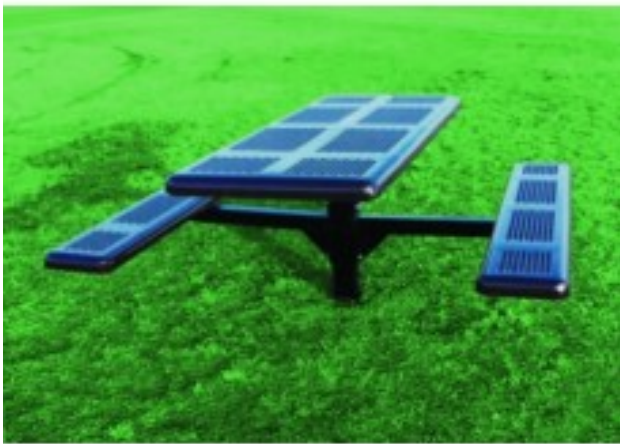

T8PERFDBLPEDSM Perforated Style Pedestal Table 8 foot \$2,659.00

<https://www.dunriteplaygrounds.com/store2/15264-T8PERFDBLPEDSM-Perforated-Style-Pedestal-Table-8-foot>

Product Image

Description

8 foot Table, 2 Attached 8 foot Seats, Rolled Edges, Large Hole 11 Gauge Punched Steel, Two 4 inch Pedestal Frames, Surface mount Pictured is the T6PERFPEDS.