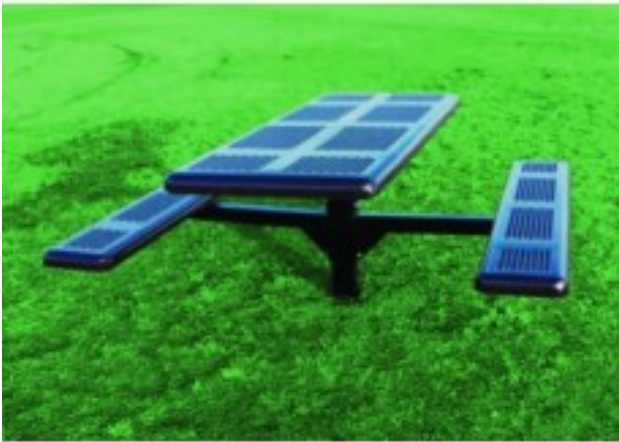

# T8PERFDBLPEDS Perforated Style Pedestal Table 8 foot \$2,402.00

<https://www.dunriteplaygrounds.com/store2/15263-T8PERFDBLPEDS-Perforated-Style-Pedestal-Table-8-foot>

## Product Image

---

## Description

---

8 foot Table, 2 Attached 8 foot Seats, Rolled Edges, Large Hole 11 Gauge Punched Steel, Two 4 inch Pedestal Frames, Inground mount Pictured is the T6PERFPEDS.