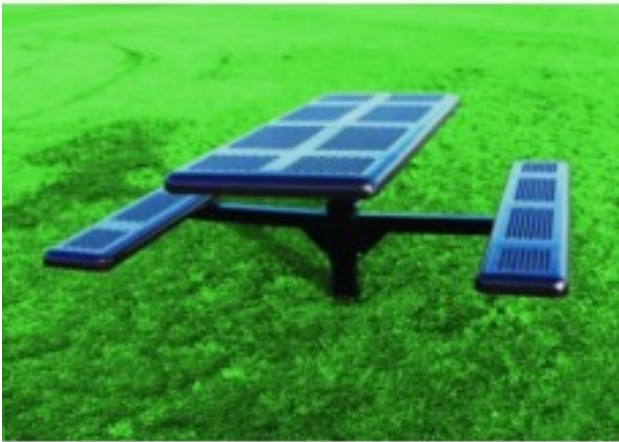

# T8PERFDBLPEDS Perforated Style Pedestal Table 8 foot \$2,343.00

<https://www.dunriteplaygrounds.com/store2/15263-T8PERFDBLPEDS-Perforated-Style-Pedestal-Table-8-foot>

## Product Image

---

## Description

---

8 foot Table, 2 Attached 8 foot Seats, Rolled Edges, Large Hole 11 Gauge Punched Steel, Two 4 inch Pedestal Frames, Inground mount Pictured is the T6PERFPEDS.