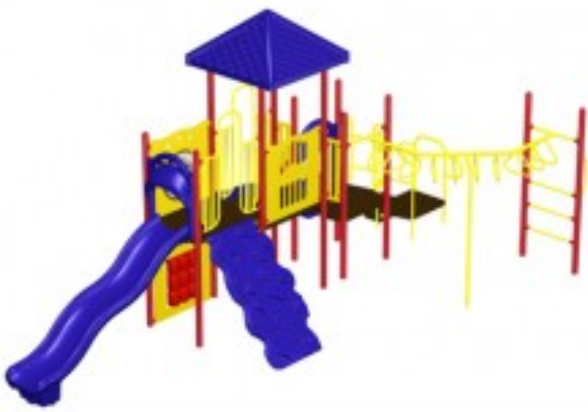

# Adventure Playground Equipment Model PS3-91375

<https://www.dunriteplaygrounds.com/store2/1463-PS3-91375-Adventure-Playground-Equipment-Model-PS3-91375>

## Description

---

Adventure Play Series Model PS3-91375. This model includes: ADA Transfer Station, 90 Degree Tri Rung Horizontal Overhead Ladder, 26" Transition Stair, Driving Panel, Educational Climber, Wave Slide, Bubble Panel, Tic Tac Toe Panel, Bedrock Climber, Square Ridge Roof, 90 Degree Curve Slide. Available in a selection of colors for deck, metal, post, plastic and panel.