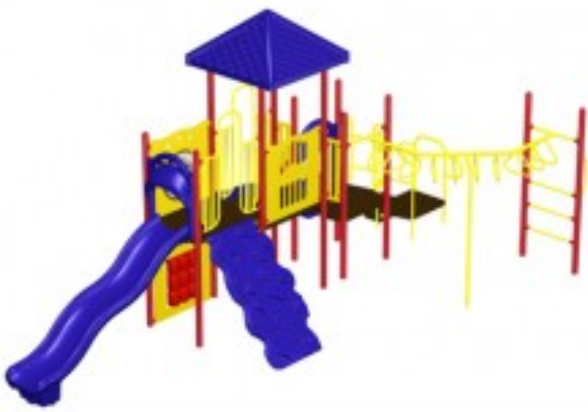

Adventure Playground Equipment Model PS3-91375

<https://www.dunriteplaygrounds.com/store2/1463-PS3-91375-Adventure-Playground-Equipment-Model-PS3-91375>

Product Image

Description

Adventure Play Series Model PS3-91375. This model includes: ADA Transfer Station, 90 Degree Tri Rung Horizontal Overhead Ladder, 26" Transition Stair, Driving Panel, Educational Climber, Wave Slide, Bubble Panel, Tic Tac Toe Panel, Bedrock Climber, Square Ridge Roof, 90 Degree Curve Slide. Available in a selection of colors for deck, metal, post, plastic and panel.

**DOWNLOAD an
Overview 2D
drawing of this
model.**

**View color
options for this
model**

COLORS