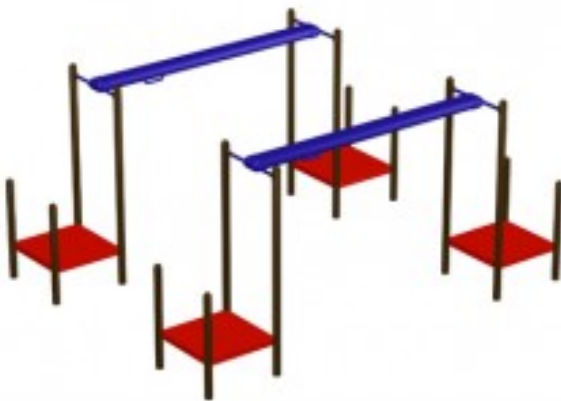

Adventure Playground Equipment Model PS3-91346

<https://www.dunriteplaygrounds.com/store2/1444-PS3-91346-Adventure-Playground-Equipment-Model-PS3-91346>

Product Image

Description

Adventure Play Series Model PS3-91346

DOWNLOAD an
Overview 2D
drawing of this
model.

View color
options for this
model

COLORS