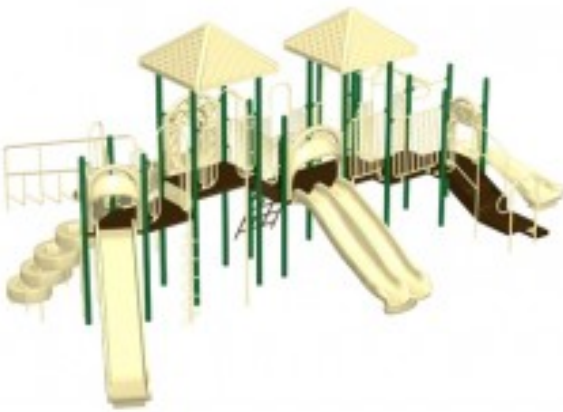

Adventure Playground Equipment Model PS3-91339

<https://www.dunriteplaygrounds.com/store2/1438-PS3-91339-Adventure-Playground-Equipment-Model-PS3-91339>

Product Image

Description

Adventure Play Series Model PS3-91339

DOWNLOAD an
Overview 2D
drawing of this
model.

View color
options for this
model

COLORS