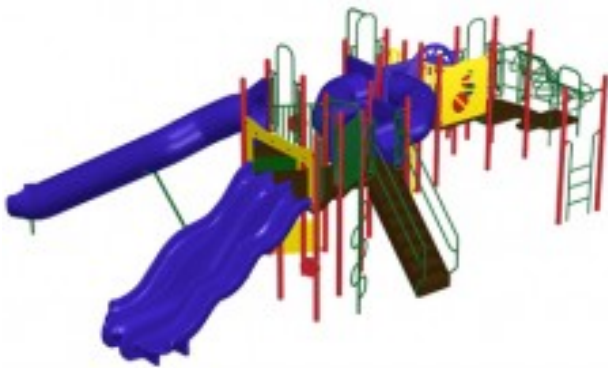

Adventure Playground Equipment Model PS3-91316

<https://www.dunriteplaygrounds.com/store2/1420-PS3-91316-Adventure-Playground-Equipment-Model-PS3-91316>

Product Image

Description

Adventure Play Series Model PS3-91316

DOWNLOAD an
Overview 2D
drawing of this
model.

View color
options for this
model

COLORS