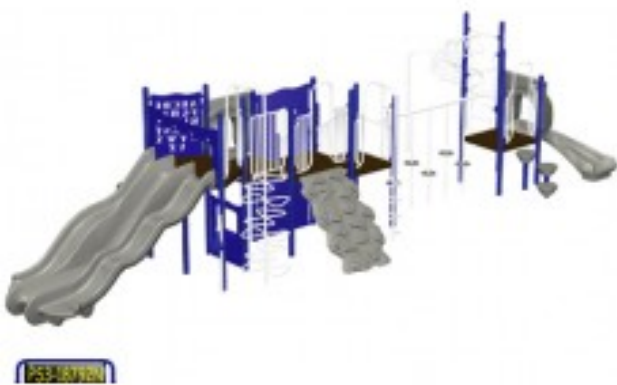

Adventure Playground Equipment Model PS3-18792

<https://www.dunriteplaygrounds.com/store2/141-PS3-18792-Adventure-Playground-Equipment-Model-PS3-18792>

Product Image

Description

Adventure Play Series Model PS3-18792
Capacity:38
Structure Size: 16 x 38
Use Zone: 28 x 50