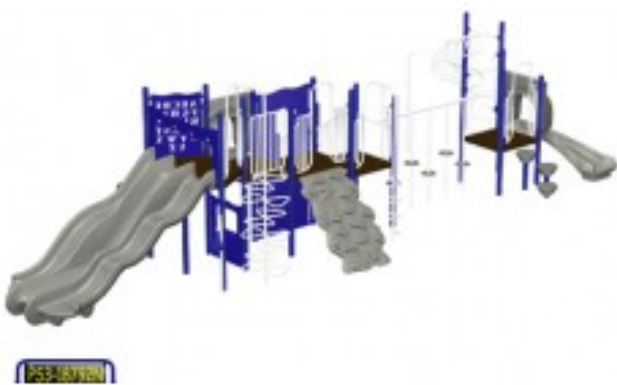

Adventure Playground Equipment Model PS3-18792

<https://www.dunriteplaygrounds.com/store2/141-PS3-18792-Adventure-Playground-Equipment-Model-PS3-18792>

Product Image

Description

Adventure Play Series Model PS3-18792

Capacity:38

Structure Size: 16 x 38

Use Zone: 28 x 50

This model has color options! Visit our **COLORS** page for information.

PRICING NOTE: Some items have a "$0.00" price displayed on the product page. This isn't to annoy you or make things intentionally difficult. With some products there are multiple options and configuration choices available, not to mention custom solutions. Creating an account on our site does not make the price appear. Please call or email us with details about your project. We will work with you to find the correct solution and best pricing.