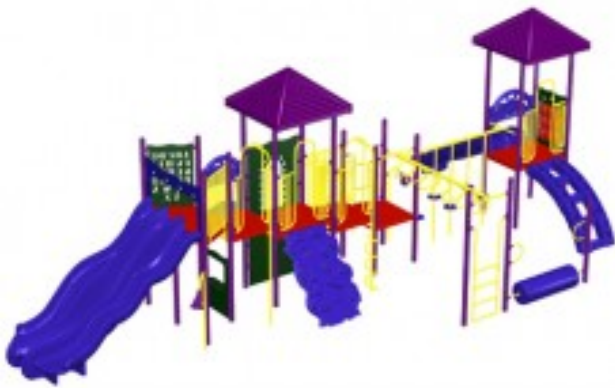

Adventure Playground Equipment Model PS3-91228

<https://www.dunriteplaygrounds.com/store2/1370-PS3-91228-Adventure-Playground-Equipment-Model-PS3-91228>

Product Image

Description

Adventure Play Series Model PS3-91228

DOWNLOAD an
Overview 2D
drawing of this
model.

View color
options for this
model

COLORS