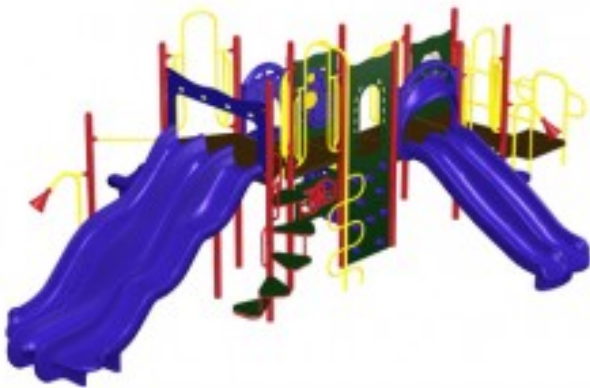

Adventure Playground Equipment Model PS3-91194

<https://www.dunriteplaygrounds.com/store2/1344-PS3-91194-Adventure-Playground-Equipment-Model-PS3-91194>

Product Image

Description

Adventure Play Series Model PS3-91194

DOWNLOAD an
Overview 2D
drawing of this
model.

View color
options for this
model

COLORS