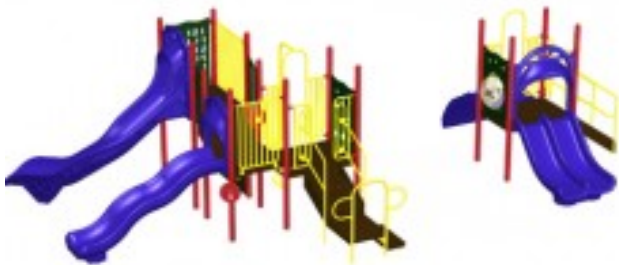

Adventure Playground Equipment Model PS3-91193

<https://www.dunriteplaygrounds.com/store2/1343-PS3-91193-Adventure-Playground-Equipment-Model-PS3-91193>

Product Image

Description

Adventure Play Series Model PS3-91193. This model includes two adjacent structures with: Stair Unit, Triple Rail Slide, Bubble Panel, Bedrock Climber, ADA Transfer Station, Geo Panel, Coil Climber, Pipe Wall with Wheel, Post Mount Steering Wheel, Wave Slide, 16" Transition Stair, Pipe Wall, Tic Tac Toe Panel, Alpha Panel, Chute Slide. Available in a selection of colors for deck, plastic, metal, post and panel.

**DOWNLOAD an
Overview 2D
drawing of this
model.**

**View color
options for this
model**

COLORS