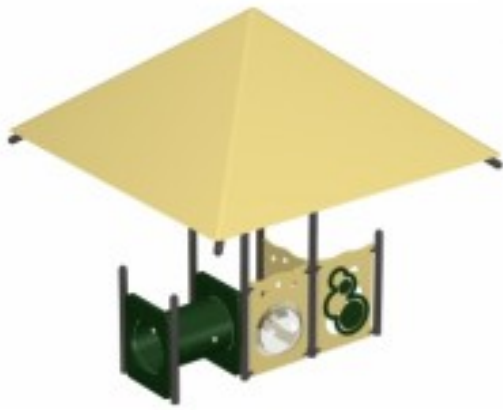

Adventure Playground Equipment Model PS3-91151

<https://www.dunriteplaygrounds.com/store2/1309-PS3-91151-Adventure-Playground-Equipment-Model-PS3-91151>

Product Image

Description

Adventure Play Series Model PS3-91151. This model includes: Straight Crawl Tunnel, Bubble Panel, Crawl Thru Panel, Clock/Sign Language Panel, 12x12 Shade Canopy. Available in a selection of colors for tube, panels, post and canopy.

**DOWNLOAD an
Overview 2D
drawing of this
model.**

**View color
options for this
model**

COLORS